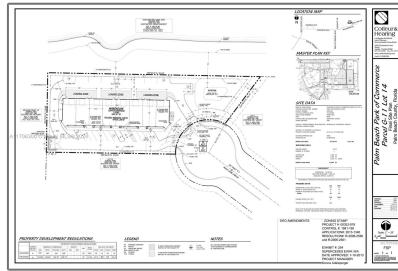

Wilde Lime Cir

- Jupiter, Florida 33478

Basic Details

Property Type: **Commercial Land**

Listing Type: **For Sale**

Listing ID: **A11706300**

Price: **\$1,050,000**

View: **Garden view, other view**

Lot Area: **44,129 Sqft**

DOM: **9**

Complex Name: **PALM BEACH PARK OF COMMER**

Status: **Active**

Address Map

Country: **US**

State: **FL**

County: **Palm Beach County**

City: **Jupiter**

Zipcode: **33478**

Subdivision Name: **PALM BEACH PARK OF COMMER**

Features

Sewer: **Other**

Lot Features: **1-2.5 Acres, Commerce Park**

Utilities: **None, Other Utilities Available**

Additional Information

Office MlsId: **SHTR01**

New Construction: **1**

Road Frontage Type: **Legal Access Road**

Tax Annual Amount: **\$8,939**

Tax Year: **2023**

Water Source: **Other**

Zoning: **PIPD**

Agent Info