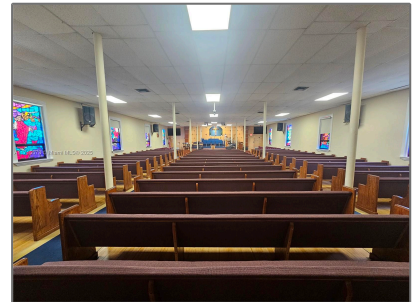

420 NW 8th Ave

- Pompano Beach, Florida 33060

Basic Details

Property Type: **Commercial Property**

Listing Type: **For Sale**

Listing ID: **A11715578**

Price: **\$4,000**

View: **Garden view, other view**