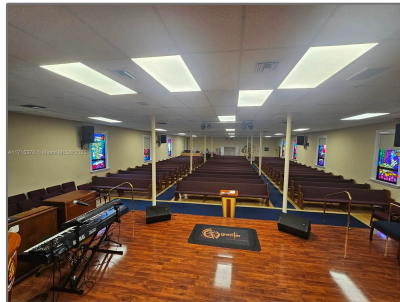

420 NW 8th Ave

- Pompano Beach, Florida 33060

Basic Details

Property Type: **Commercial Property**

Listing Type: **For Sale**

Listing ID: **A11715578**

Price: **\$4,000**

View: **Garden view, other view**