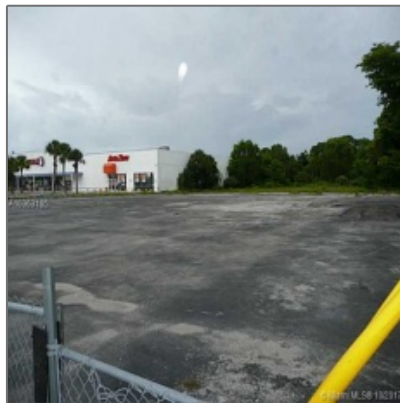

1668 N MILITARY TR

- West Palm Beach, Florida 33409

Basic [Details](#)

Property Type: **Commercial Land**

Listing Type: **For Sale**

Listing ID: **A10363185**

Price: **\$1,300,000**

View: **Garden view, other view**

Lot Area: **93,218 Sqft**

Status: **Active**

Address [Map](#)

Country: **US**

State: **FL**

County: **Palm Beach County**

City: **West Palm Beach**

Zipcode: **33409**