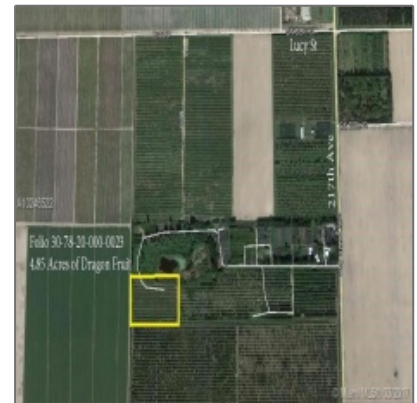

334 ST SW 217 Ave

- Homestead, Florida 33034

Basic [Details](#)

Property Type:	Commercial Land
Listing Type:	For Sale
Listing ID:	A10246522
Price:	\$529,000
View:	Garden view, other view
Lot Area:	211,266 Sqft
Status:	Active

Address [Map](#)

Country:	US
State:	FL
County:	Miami-Dade County
City:	Homestead
Zipcode:	33034

Features

<input checked="" type="checkbox"/>	Water:	Well water
-------------------------------------	--------	-------------------