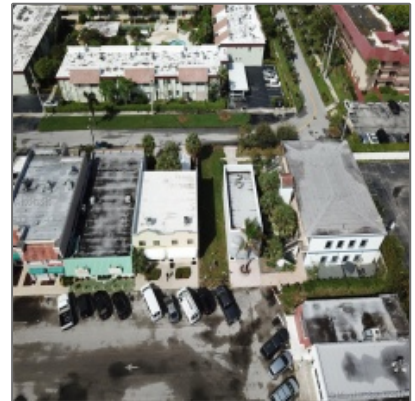

# 821 SE 8th Ave

- Deerfield Beach, Florida 33441

## Basic [Details](#)

Property Type: **Commercial Land**

Listing Type: **For Sale**

Listing ID: **A10342845**

Price: **\$89,000**

View: **Garden view, other view**

Lot Area: **1,860 Sqft**

Status: **Active**

## Address [Map](#)

Country: **US**

State: **FL**

County: **Broward County**

City: **Deerfield Beach**

Zipcode: **33441**