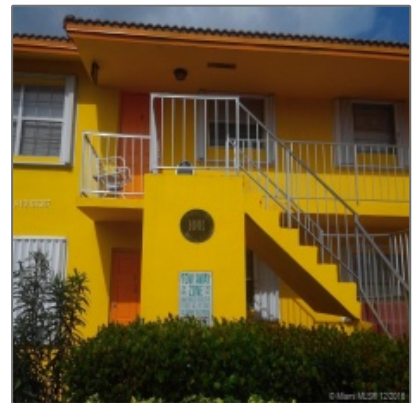

1001 Pine Dr

- Pompano Beach, Florida 33060

Basic Details

Property Type: **Commercial Property**

✓ Prop Type/Type of Building: **Apartments**

Listing Type: **For Sale**

Listing ID: **A10188387**

Price: **\$1,299,000**

#Units: **8**

View: **Garden view, other view**

Year Built: **1971**

Lot Area: **10,726 Sqft**

Unit Number: **1-8**

Status: **Active**

Address Map

Country: **US**

State: **FL**

County: **Broward County**

City: **Pompano Beach**

Features

#Stories: **2**

#Buildings: **1**

✓ Parking: **1**

✓ Flooring: **Other floors**