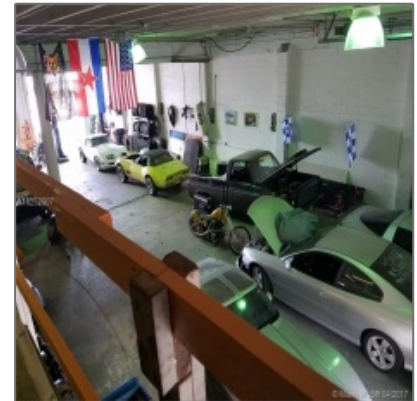

## Basic Details

Property Type: **Commercial Property**

✓ Prop Type/Type of Building: **Industrial**

Listing Type: **For Sale**

Listing ID: **A10252507**

Price: **\$4,950**

View: **Garden view, other view**