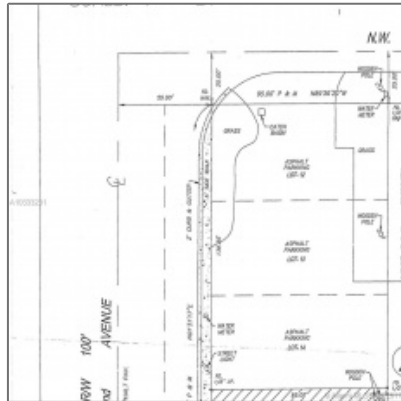

- Miami, Florida 33147

Basic [Details](#)

Property Type:	Commercial Land
Listing Type:	For Sale
Listing ID:	A10333231
Price:	\$239,000
View:	Garden view,other view
Lot Area:	13,238 Sqft
Status:	Active

Address [Map](#)

Country:	US
State:	FL
County:	Miami-Dade County
City:	Miami
Zipcode:	33147

Features

<input checked="" type="checkbox"/> Water:	Municipal water
--	------------------------

Additional [Information](#)

Area:	31
Subdivision:	RIDGE CREST
Parcel Number:	30-31-15-019-0390
Tax Amount:	\$1,707
Tax Year:	2016
Zoning Information:	6400
Elementary School:	Coconut grove
Middle School:	Ponce de leon

Senior High
School:

Coral springs

Price/SqFt:

\$18

Lot Sq Footage:

13,238 Sqft

Addresson
Internet:

0