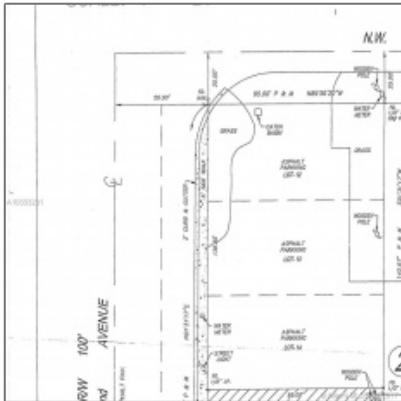

- Miami, Florida 33147

Basic [Details](#)

Property Type:	Commercial Land
Listing Type:	For Sale
Listing ID:	A10333231
Price:	\$239,000
View:	Garden view,other view
Lot Area:	13,238 Sqft
Status:	Active

Address [Map](#)

Country:	US
State:	FL
County:	Miami-Dade County
City:	Miami
Zipcode:	33147

Features

<input checked="" type="checkbox"/> Water:	Municipal water
--	------------------------

Additional [Information](#)

Area:	31
Subdivision:	RIDGE CREST
Parcel Number:	30-31-15-019-0390
Tax Amount:	\$1,707
Tax Year:	2016
Zoning Information:	6400
Elementary School:	Coconut grove
Middle School:	Ponce de leon

Senior High
School:

Coral springs

Price/SqFt:

\$18

Lot Sq Footage:

13,238 Sqft

Addresson
Internet:

0