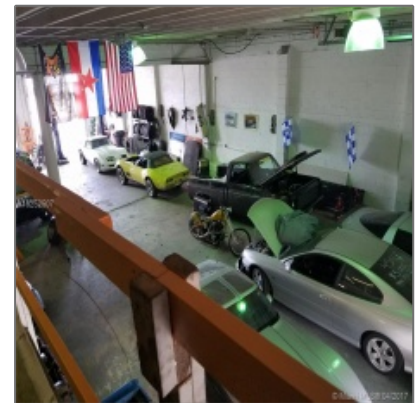

838 NE NE 40th court

- Oakland Park, Florida 33334

Basic Details

Tipo de Propiedad: **Commercial Property**

✓ Prop Type/Type of Building: **Industrial**

Tipo de Listado: **For Sale**

ID del Listado: **A10252507**

Precio: **$4,950**

Vista: **Garden view, other view**

Unit Number: **838**

Estado: **Active**

Address Map

País: **US**

Estado: **FL**

County: **Broward County**

Ciudad: **Oakland Park**

Zipcode: **33334**

Features

✓ Cooling System: **Central Building A/c, Zoned Cooling**

✓ Estacionamiento

Additional Information

Area: **3370**

Elementary School: **Coconut grove**

Middle School: **Ponce de leon**

Senior High School: **Coral springs**

REO: **No**

Addresson Internet: **1**